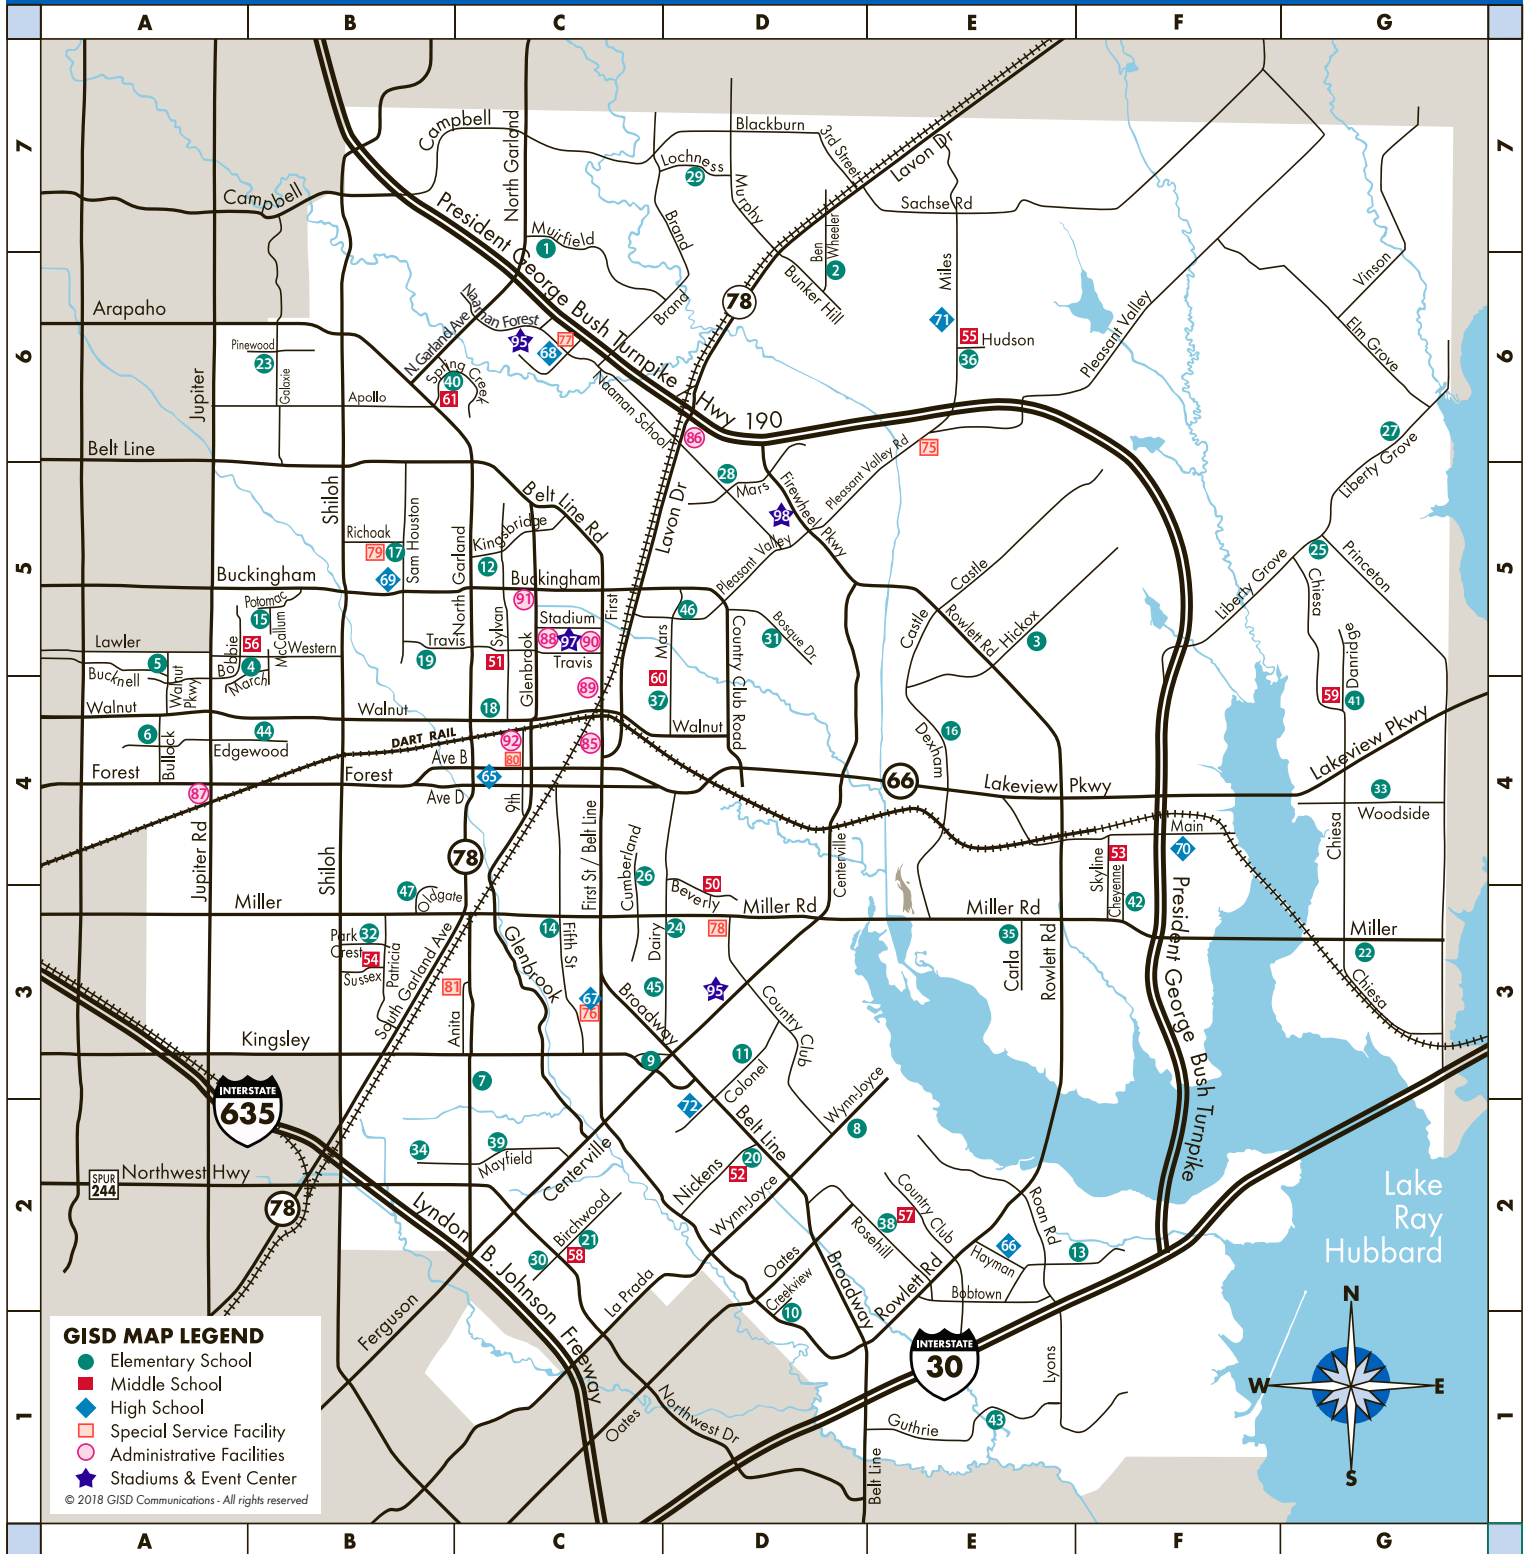

GISD

Garland Independent School District Map

For key to facilities, please see reverse side of this page.

ELEMENTARY SCHOOLS

1	Abbett Elementary School 730 W. Muirfield Road, Garland 75044 (972) 675-3000	C-7
2	Armstrong Elementary School 4750 Ben Davis Road, Sachse 75048 (972) 414-7480	D-6
3	Back Elementary School 7300 Bluebonnet Drive, Rowlett 75089 (972) 475-1884	E-5
4	Beaver Technology Center for Math & Science 3232 March Lane, Garland 75042 (972) 494-8301	B-5
5	Bradfield Elementary School 3817 Bucknell Drive, Garland 75042 (972) 494-8303	A-5
6	Bullock Elementary School 3909 Edgewood Drive, Garland 75042 (972) 494-8308	A-4
7	Caldwell Elementary School 3400 Saturn Road, Garland 75041 (972) 926-2500	C-3
8	Carver Elementary School 2200 Wynn Joyce Road, Garland, 75043 (972) 487-4415	D-2
9	Centerville Elementary School 600 Keen Road, Garland 75041 (972) 926-2510	C-3
10	Classical Center at Vial Elementary School 126 Creekview Drive, Garland 75043 (972) 240-3710	D-1
11	Club Hill Elementary School 1330 Colonel Drive, Garland 75043 (972) 926-2520	D-3
12	Cooper Elementary School 1200 Kingsbridge Drive, Garland 75040 (972) 675-3010	C-5
13	Couch Elementary School 4349 Waterhouse Boulevard, Garland 75043 (972) 240-1801	F-2
14	Daugherty Elementary School 500 W. Miller Road, Garland 75041 (972) 926-2530	C-3
15	Davis Elementary School 1621 McCallum Drive, Garland 75042 (972) 494-8205	B-5
16	Dorsey Elementary School 6200 Dexam Road, Rowlett 75089 (972) 463-5595	E-4
17	Ethridge Elementary School 2301 Sam Houston Drive, Garland 75044 (972) 675-3020	B-5
18	Freeman Elementary School 1220 Walnut Street, Garland 75040 (972) 494-8371	C-4
41	Giddens-Steadham Elementary School 6200 Danridge Road, Rowlett 75089 (972) 463-5887	G-4
19	Golden Meadows Elementary School 1726 Travis Street, Garland 75042 (972) 494-8373	B-5
20	Handley Elementary School 3725 Broadway Boulevard, Garland 75043 (972) 926-2540	D-2
21	Heather Glen Elementary School 5119 Heather Glen Drive, Garland 75043 (972) 270-2881	C-2
22	Herfurth Elementary School 7500 Miller Road, Rowlett 75088 (972) 475-7994	G-3

SPECIAL SERVICE FACILITIES

75	Agriculture Training Center 2210 Pleasant Valley Road, Sachse 75048	E-6
76	Cisneros Prekindergarten School 2826 Fifth Street, Garland 75041 (972) 271-7160	C-3
77	Gilbreath-Reed Career and Technical Center 4885 N. President George Bush Highway Garland 75040 (972) 487-4588	C-6